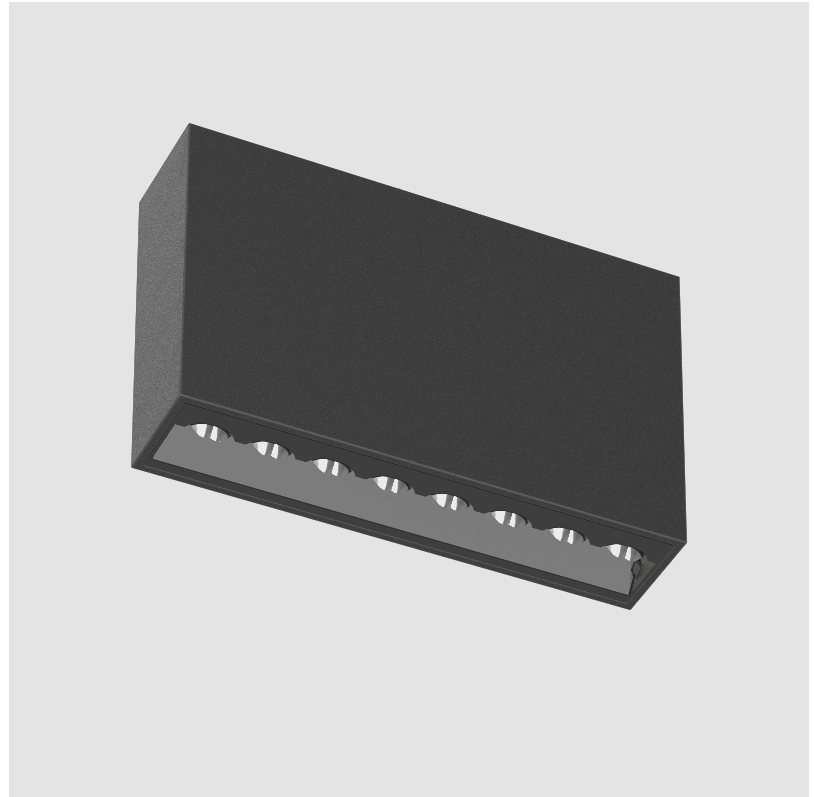

MAGIQ HOLLOW WALLWASH SURFACE

A3D187-

base number Color Finish Finishes
 Temperature Options (Diamond)

- To build a product code in our configurator select the specify button on the base model # product page
- To build a manual product code on this datasheet choose from the options listed below in blue font and add the suffix to the base model #

GENERAL

Series: Magiq Hollow Wallwash
 Subseries: Magiq Hollow Wallwash
 Brand: Prolight
 Division: Architectural
 Mounting Type: Surface
 Mounting Location: Ceiling
 Subcategory: Wallwash

PHYSICAL

Shape: Rectangle
 Length (mm): 174
 Length (in): 6 ⁷/₈
 Width (mm): 42
 Width (in): 1 ⁵/₈
 Height (mm): 109
 Height (in): 4 ⁵/₁₆
 Light Distribution: Direct
 Fixture Finish: SSR / BKV / CWI / CRY / HAB / UFT / ITA / RUA / FTG / MYG / LOD / PUS / FRO / FUP / KIA / POP / BLS / SPG / MEY / GOH / GUM / CHC / COM / ABZ / JAG / OBR / MOS / ROR
 Holder Finish: WHI / BLK
 Fixture Material: Aluminum Die Cast

OPTICAL

Adjustability: Fixed

RATINGS AND CERTIFICATIONS

Certified By: Certified for North American Standards
 IP rating: IP20

MAGIQ HOLLOW WALLWASH SURFACE

A3D187-

PROJECT _____

TYPE _____

GENERAL

Series: Magiq Hollow Wallwash
 Subseries: Magiq Hollow Wallwash
 Brand: Prolicht
 Division: Architectural
 Mounting Type: Surface
 Mounting Location: Ceiling
 Subcategory: Wallwash

PHYSICAL

Shape: Rectangle
 Length (mm): 174
 Length (in): 6 ⁷/₈
 Width (mm): 42
 Width (in): 1 ⁵/₈
 Height (mm): 109
 Height (in): 4 ⁵/₁₆
 Light Distribution: Direct
 Fixture Finish: SSR / BKV / CWI / CRY / HAB / UFT / ITA / RUA / FTG / MYG / LOD / PUS / FRO / FUP / KIA / POP / BLS / SPG / MEY / GOH / GUM / CHC / COM / ABZ / JAG / OBR / MOS / ROR
 Holder Finish: WHI / BLK
 Accent Finish: SSR / BKV / CWI / CRY / HAB / LAG / UFT / ITA / RUA / RUR / MIC / FTG / MYG / TWT / LOD / PUS / FRO / FUP / KIA / POP / BLS / SPG / MEY / GOH / GUM / CHC / COM / ABZ / JAG
 Fixture Material: Aluminum Die Cast